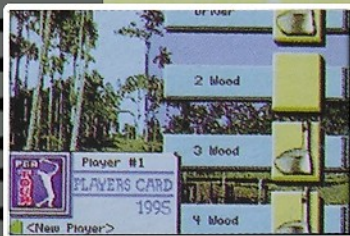

PGA TOUR 96

WELCOME TO
PGA TOUR 96

Here is your chance to experience the fairways and greens you've always dreamed of. Walk the 18th on the TPC at Sawgrass with the best on the PGA TOUR, then pass the field by as you march on to win it all!

- Look at the numbers: 8 TPC courses, 3 new tournaments, and 7 different play modes: Practice, Tournament, Skins Challenge, Match Play, Shoot-Out, Driving Range, and Putting Green.
- If you win a Tournament, you win trophies and prize money!
- New Ball Lie Window with Arc meter provides accurate shot control and a great perspective.
- Updated roster includes 10 featured PGA TOUR pros.
- Awesome new state-of-the-art graphics.