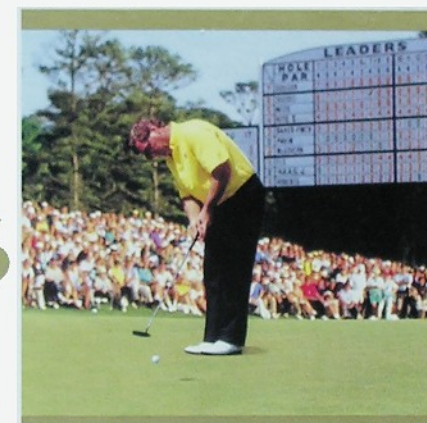

SUPER NINTENDO ENTERTAINMENT SYSTEM

SUPER NINTENDO

ENTERTAINMENT SYSTEM

PGA TOUR 96

PGA TOUR 96